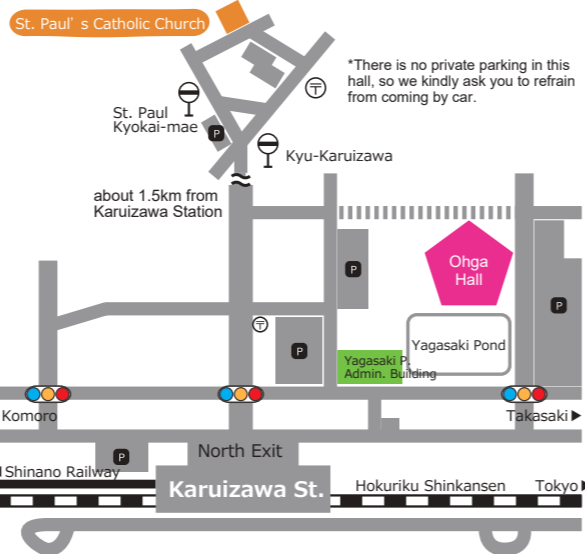

C11	Church Concert	¥2,500
M11	Kodomo Youth Festa Work Shop	¥1,000
M13	Sing "This Year" Proj. in Karuzawa	¥2,000
M14	Premium Concert①	¥2,500
L21	Conducting WS Basic	¥3,500/ (P)+¥1,500
L22	amarcord Clinic	¥3,500/ (P)+¥1,500
Y21	Vocal Workshop 1	¥3,500/ (P)+¥1,500
M21	Ensemble Competition	¥2,000
M22	Kodomo Youth Festa Concert	¥2,000
M23	Harunire Concert①	¥2,000
M24	Premium Concert②	¥4,000
L31	Conducting WS Advanced	¥3,500/ (P)+¥1,500
Y31	Vocal Workshop 2	¥3,500/ (P)+¥1,500
M31	Harunire Concert②	¥2,000
M32	Result ceremony of International Choral Composition Competition Japan 2017 & Premium Concert③	¥5,000

27th Aug. Sun	[Ohga Hall] Main Hall	[Ohga Hall] Lounge Hall	Yagasaki Park Admin. Building
10			
11	M31 10:00 - 12:00 ¥2,000 Harunire Concert②	L31 10:00 - 12:00 ¥3,500 or Pass +¥1,500 Conducting Workshop 2 Advanced class	Y31 10:00 - 12:00 ¥3,500 or Pass +¥1,500 Vocal Workshop 2
12			
14	M32 13:30 - 14:00 14:00 - 15:15 ¥5,000 Result ceremony of International Choral Composition Competition Japan 2017 Premium Concert③		

Ticket sales starts from

Jun. 1st

Check out our Web site!

[Presented by]
Tokyo Choral Alliance KOYUKAI
[Co-presented by]
ICOT 東京国際合唱機構
International Choral Organization of Tokyo

[Assisted by]
Tokyo Denca Corporation
JTB KANTO Corporation
Shukoh Co., Ltd.
[Supported by]
The Asahi Shimbun Foundation
[Under the auspice of]
Taipei Economic and Cultural office in Japan
Town of Karuzawa
軽井沢町教育委員会
軽井沢商工会
軽井沢観光協会
The Hachijuni Culture Foundation
JCDA Japan Choral Directors Association
Japan Choral Association
毎日新聞

[Venue]
Karuzawa Ohga Hall
70 min. by Shinkansen from JR Tokyo station
/ 7 min. by walk from Karuzawa station
Yagasaki Park Administrative Building
3 min. by walk from Karuzawa station
Karuzawa St. Paul Catholic Church
6 min. by walk from "Kyu-Karuzawa" bus stop

Hear, See, Feel and Enjoy this Festival!
Welcome to the 3-day filled with Great Music!